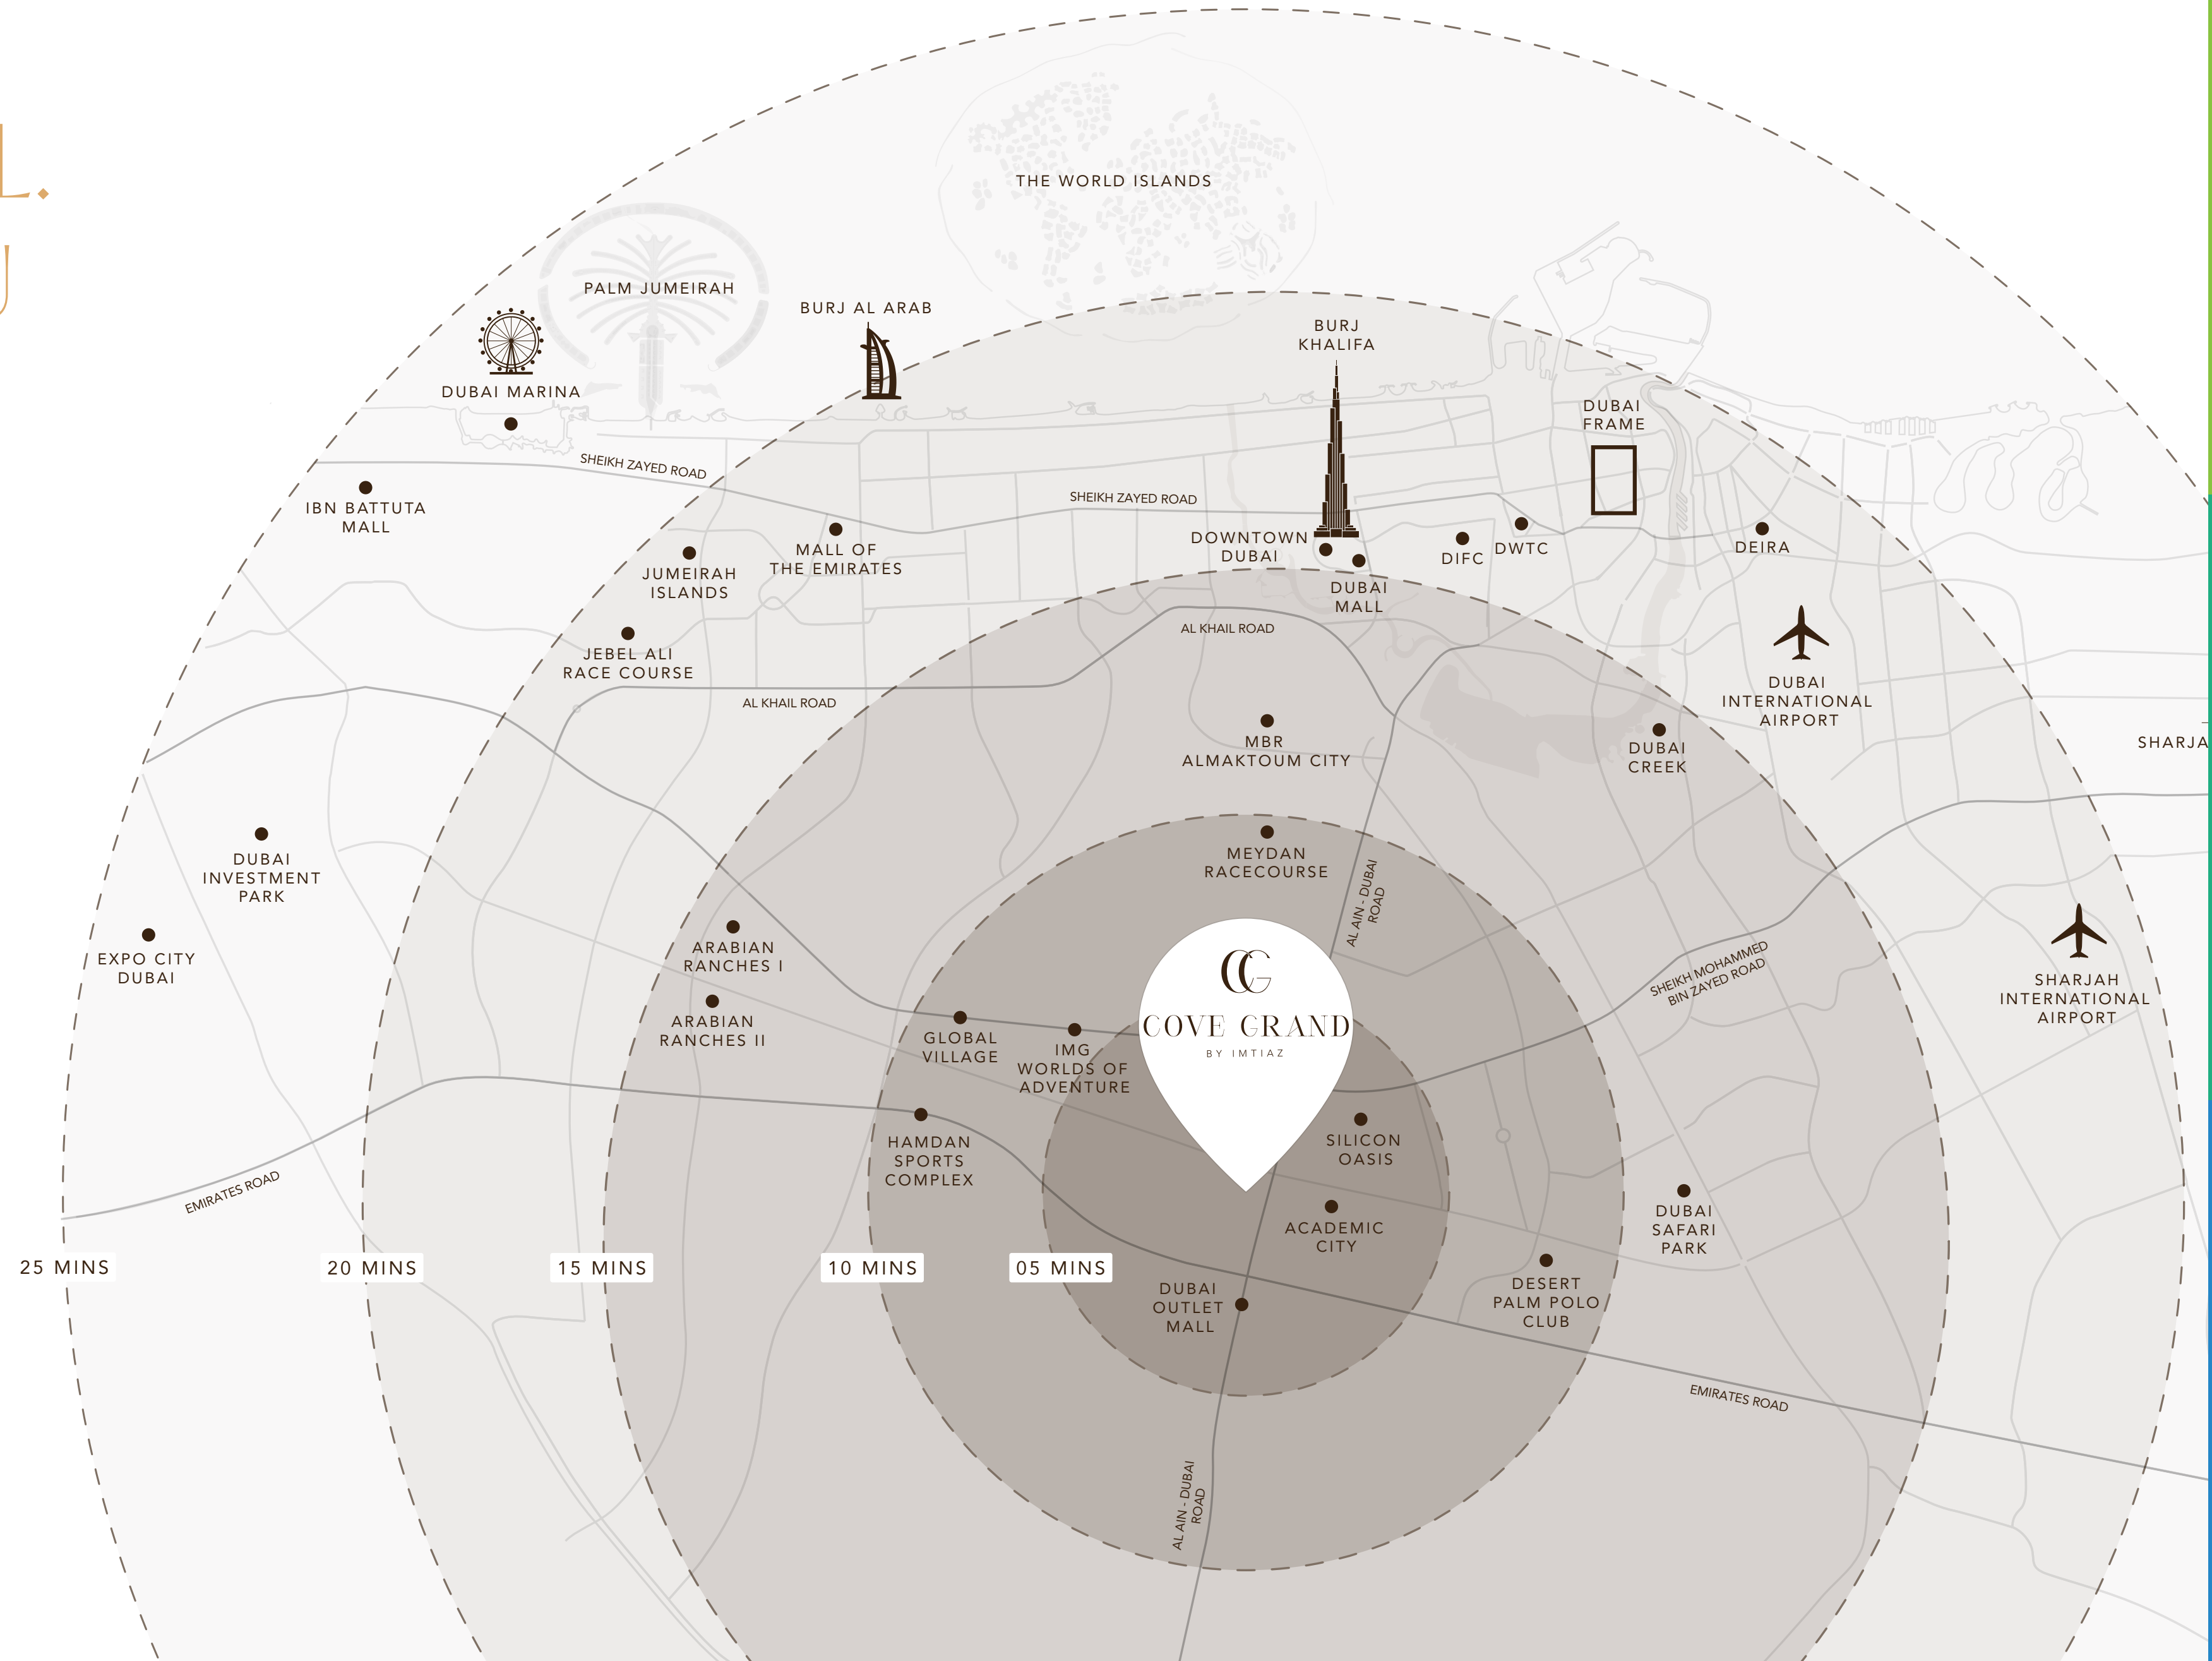

A HORIZON RESERVED
JUST FOR YOU

AN ADDRESS
WHERE
GENERATIONS
FLOURISH

IN REACH OF IT ALL. IN TUNE WITH YOU

Located in Dubailand, Cove Grand by Imtiaz positions you within easy reach of schools, shopping, dining, and major highways while keeping you wrapped in a sense of calm. It's convenience minus compromise.

5 Minutes

IMG Worlds of Adventure
Academic City
Silicon Oasis
Global Village
Dubai Outlet Mall

20 Minutes

Dubai Intl. Airport
Downtown Dubai
Dubai Mall
Burj Khalifa
Dubai Frame
Dubai Creek
Mall Of The Emirates

12 Minutes

Desert Palm Polo Club
Dubai Safari Park
Meydan Racecourse

25 Minutes

Dubai Marina
Palm Jumeirah
Jebel Ali Race Course
Jumeirah Islands
Ibn Battuta Mall
Dubai Parks and Resorts
Expo City Dubai

THE QUINTESSENCE
OF ELEGANT LIVING