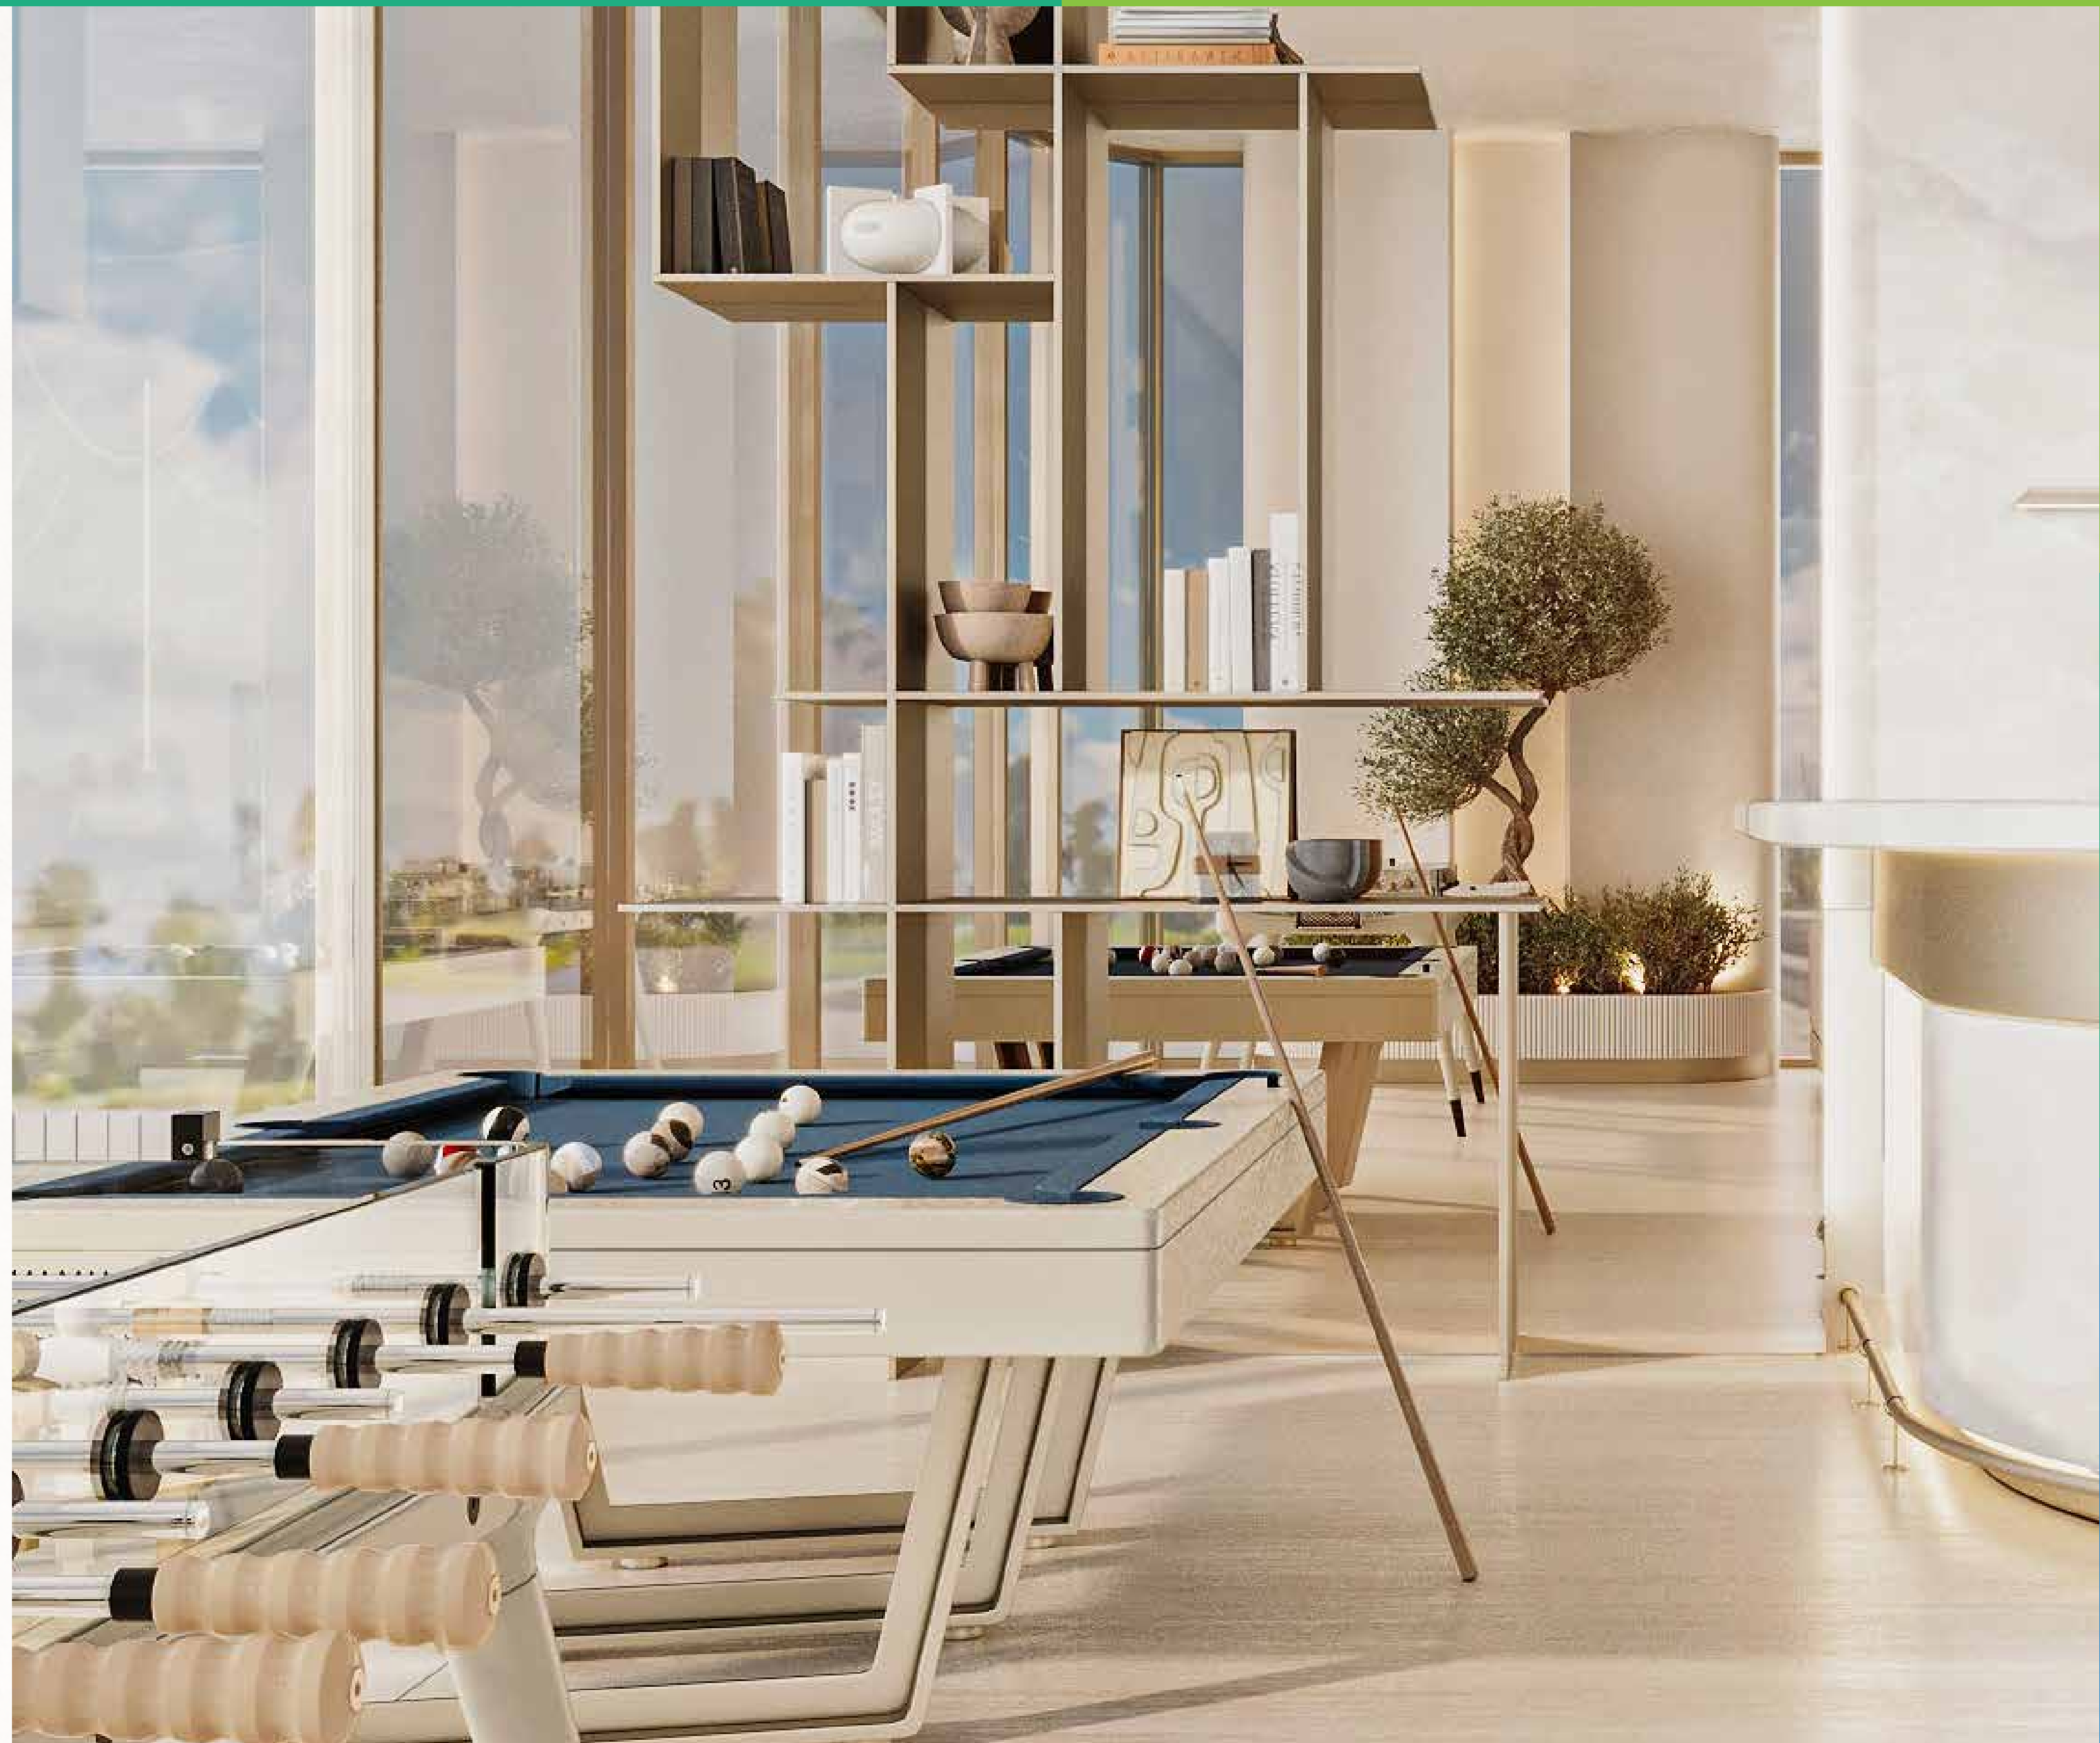

CLUBHOUSE

CLUBHOUSE

CLUBHOUSE

WHERE FOCUS
BOUNDS ENERGY

FULLY EQUIPPED, WORLD-CLASS GYM

A fully equipped modern gym; a light-filled space equipped for every kind of workout — from early morning energy to evening resets.

GYM

WHERE FOCUS
GOES, ENERGY
FLOWS.

GYM

ROOFTOP INFINITY POOL

A serene rooftop infinity pool designed for slow afternoons and quiet reflections. Whether you're swimming laps or soaking in the calm, the swimming pool offers a space where time softens and stillness flows.