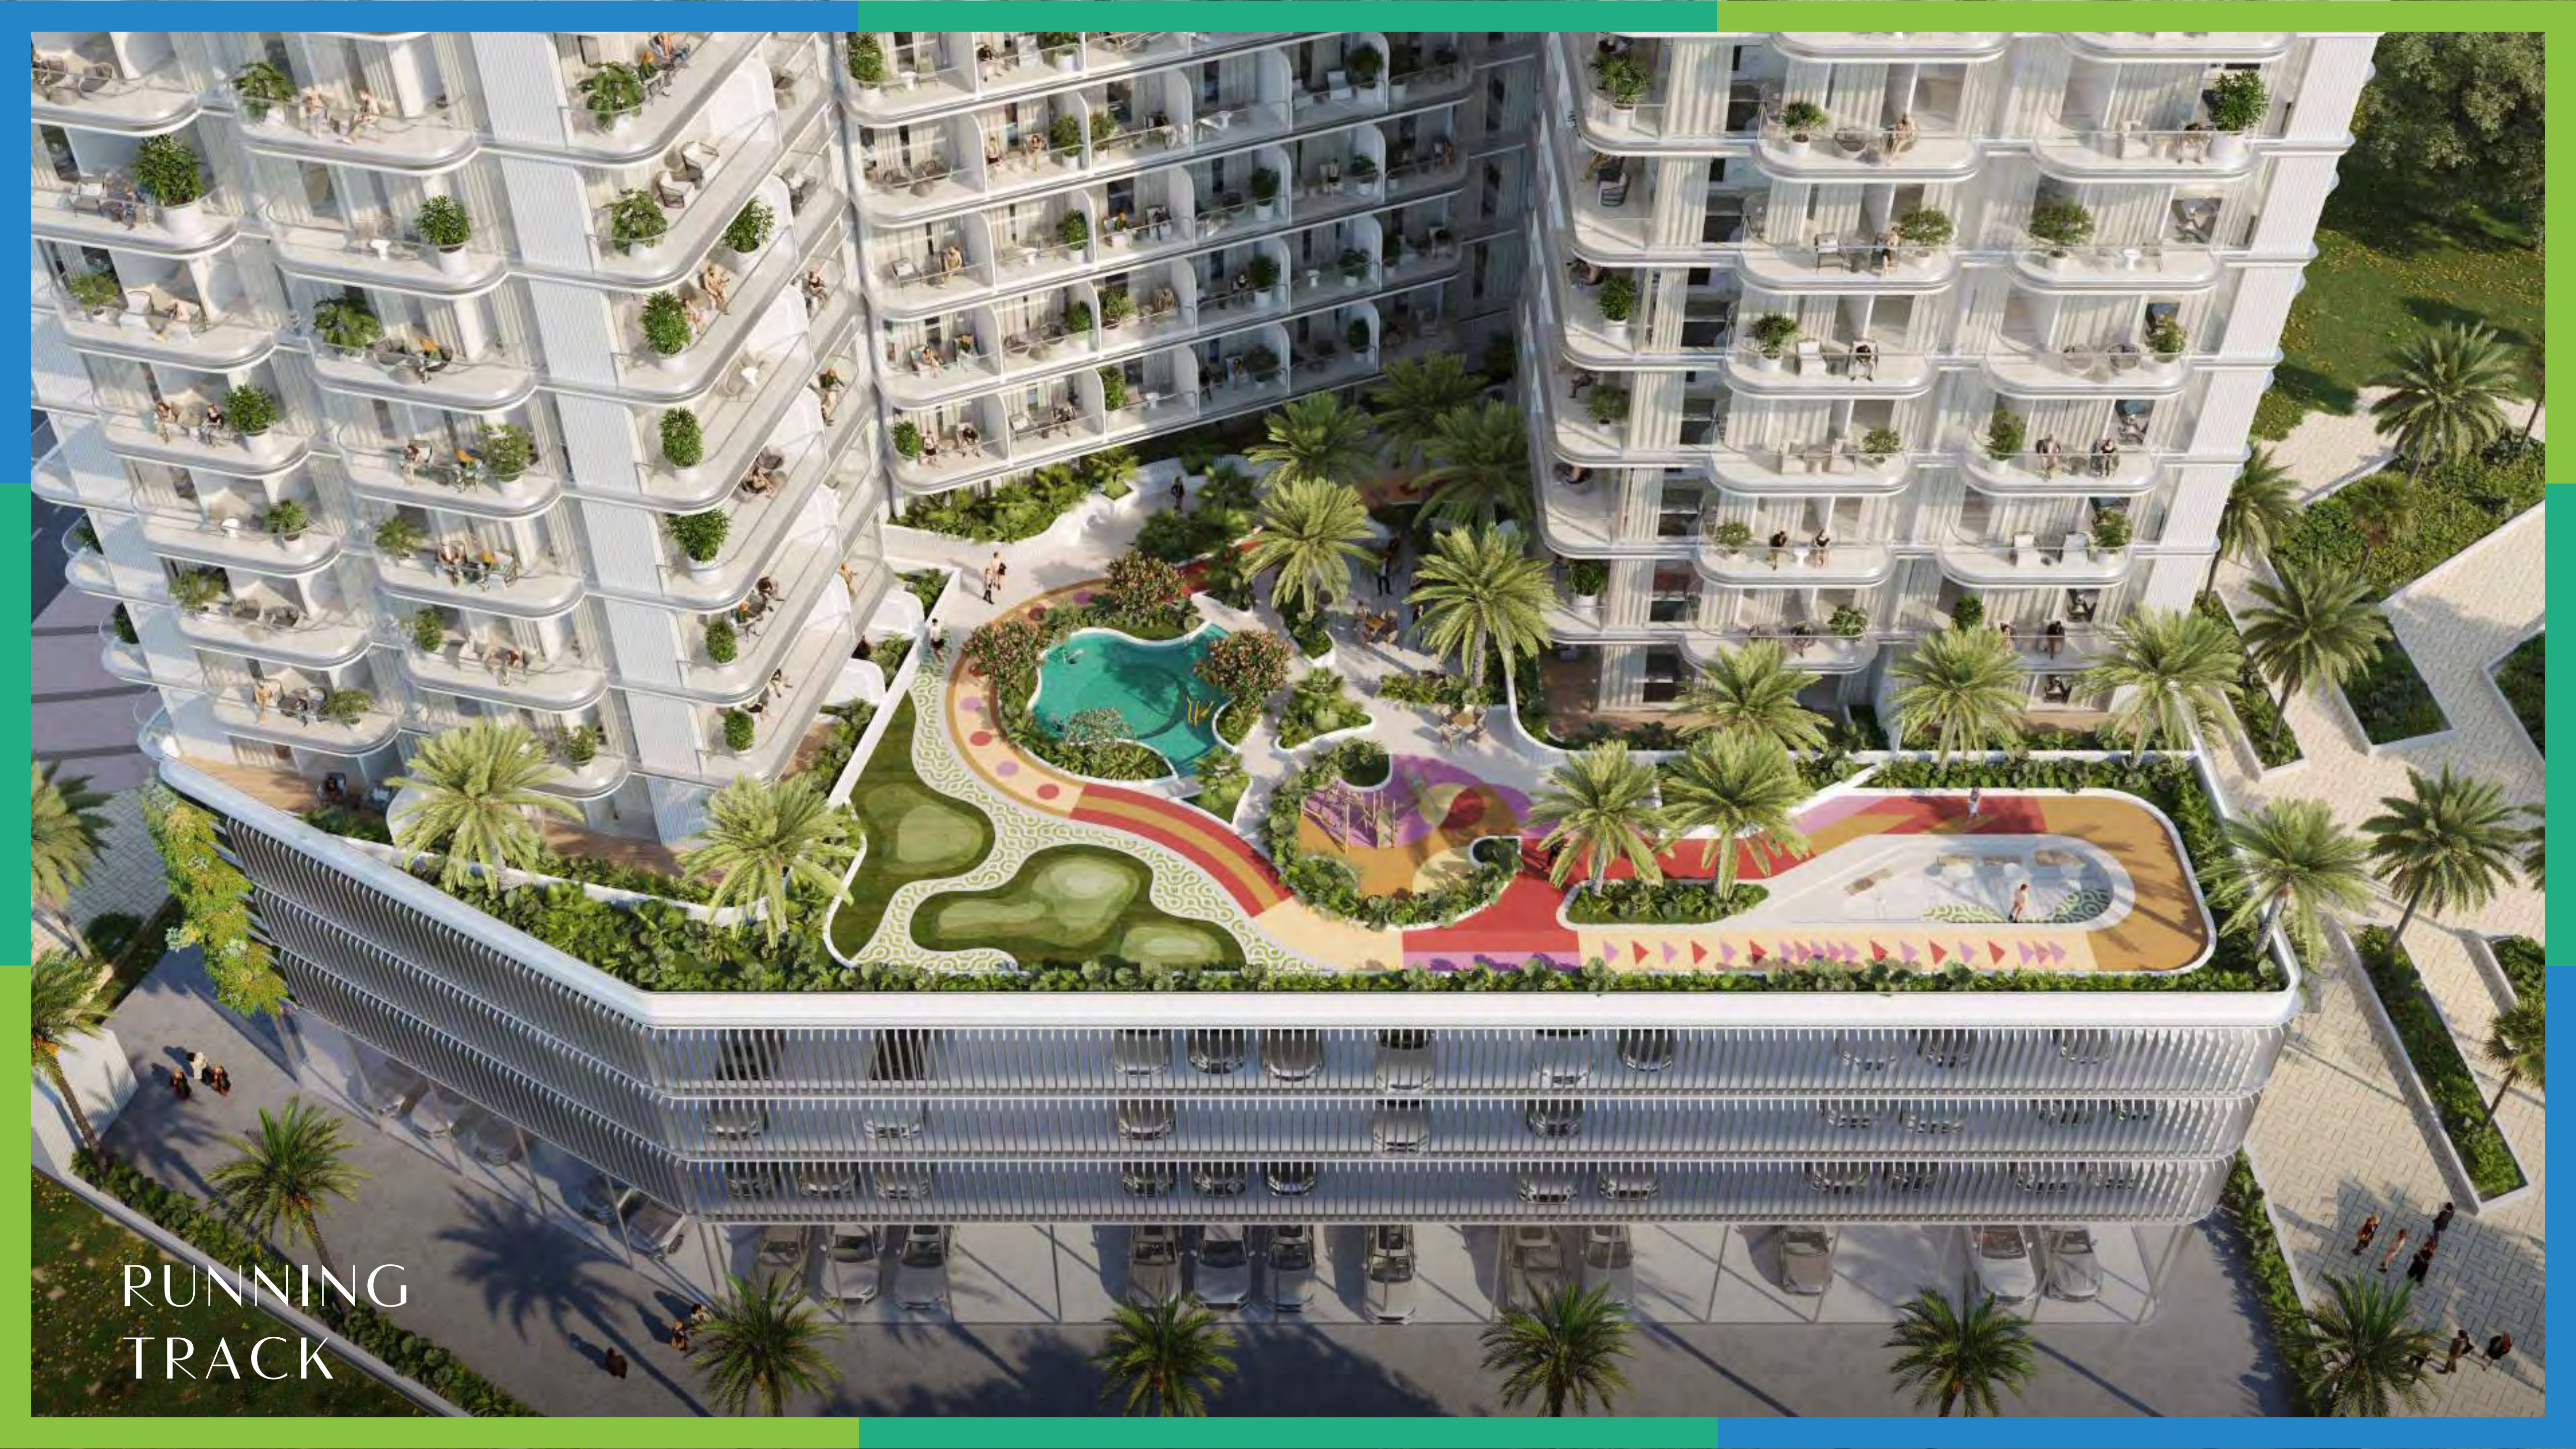

ONE WITH THE
NATURE

WHERE NATURE FLOWS THROUGH

Cove Grand by Intiaz is a residence embraced by parkland, where open green spaces and tree-lined paths flow seamlessly through the community. Here, nature is not a backdrop — it's a way of life. From family strolls to moments of quiet beneath the trees, every day is shaped by the calm, clarity, and connection that only park-side living can offer.

POOLSIDE
BAR

ROOFTOP POOLSIDE CABANA

A peaceful, rooftop, poolside cabana designed for restful escapes — where you can unwind in privacy, breathe deeply, and let the world slow down.

ROOFTOP POOLSIDE CABANA

ROOFTOP SUNDECK

Perched at the rooftop, the sundeck invites you to stretch out, slow down, and bask in the sunshine.

ROOFTOP
SUNDECK

RUNNING TRACK

Winding gently through green spaces, the running track at Cove Grand invites you to move at your own pace, whether it's a morning sprint or an evening stroll.

RUNNING
TRACK

BRANDS & FEATURES

SIEMENS

FULLY
FURNISHED

DIRECT ACCESS
TO PARK

VitrA

EV CHARGING
STATION

DEDICATED VISITOR
PARKING